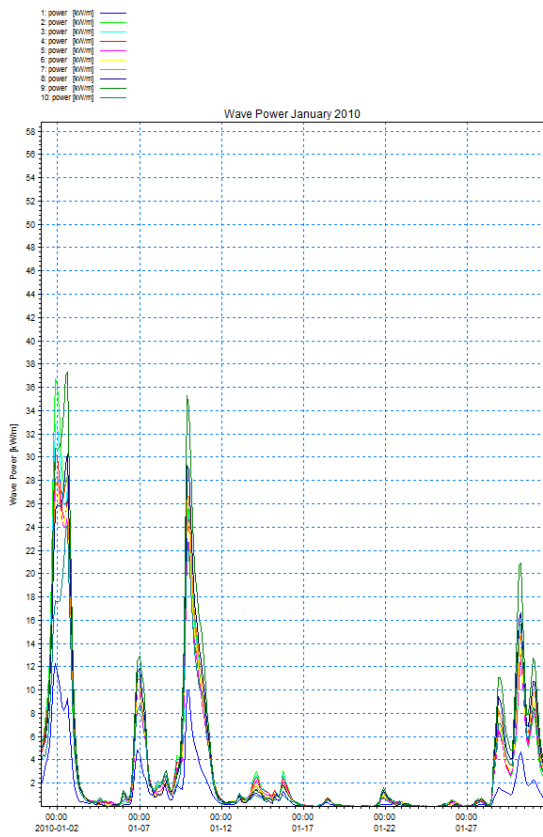

Bathymetry -15m

2010

Bathymetry -50m