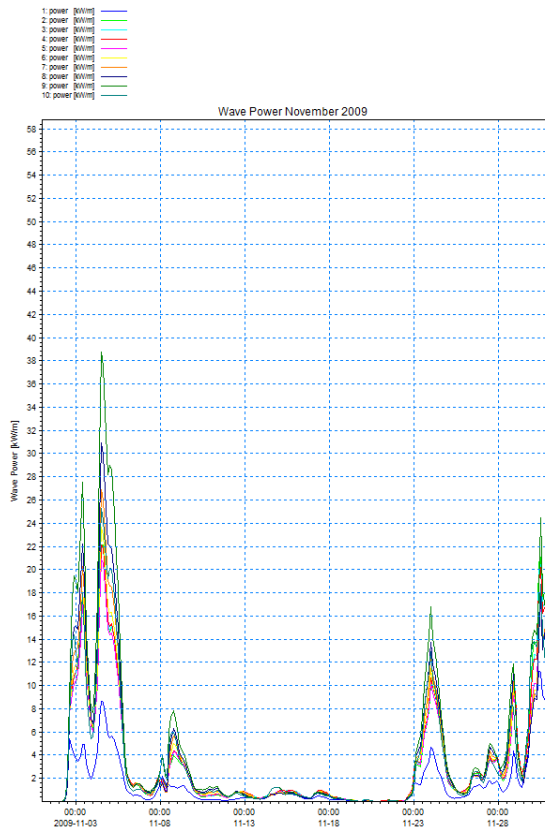

# TUSCANY AREA: La Spezia - Livorno

Bathymetry -15m

2009

Bathymetry -50m