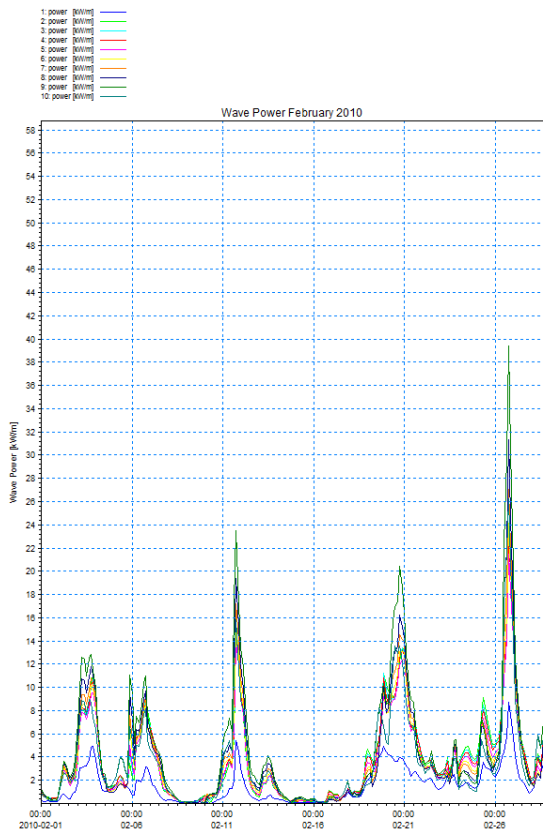

Bathymetry -15m

2010

Bathymetry -50m