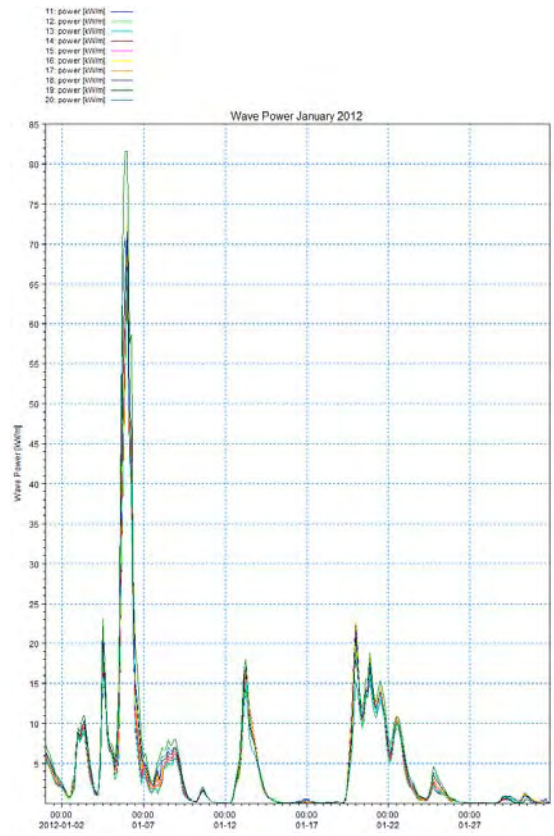

Bathymetry -15m

2012

Bathymetry -50m