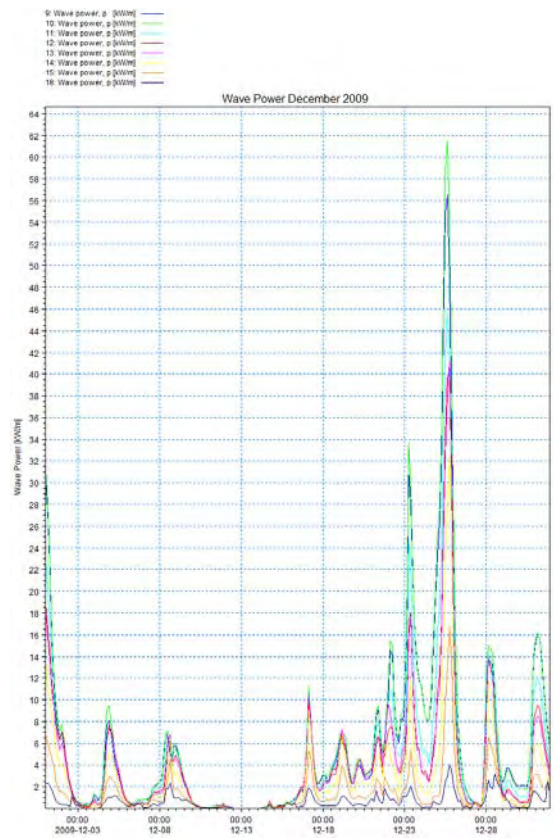

# TUSCANY AREA: Livorno – Piombino

Bathymetry -15m

2009

Bathymetry -50m

# Bathymetry -15m

2010