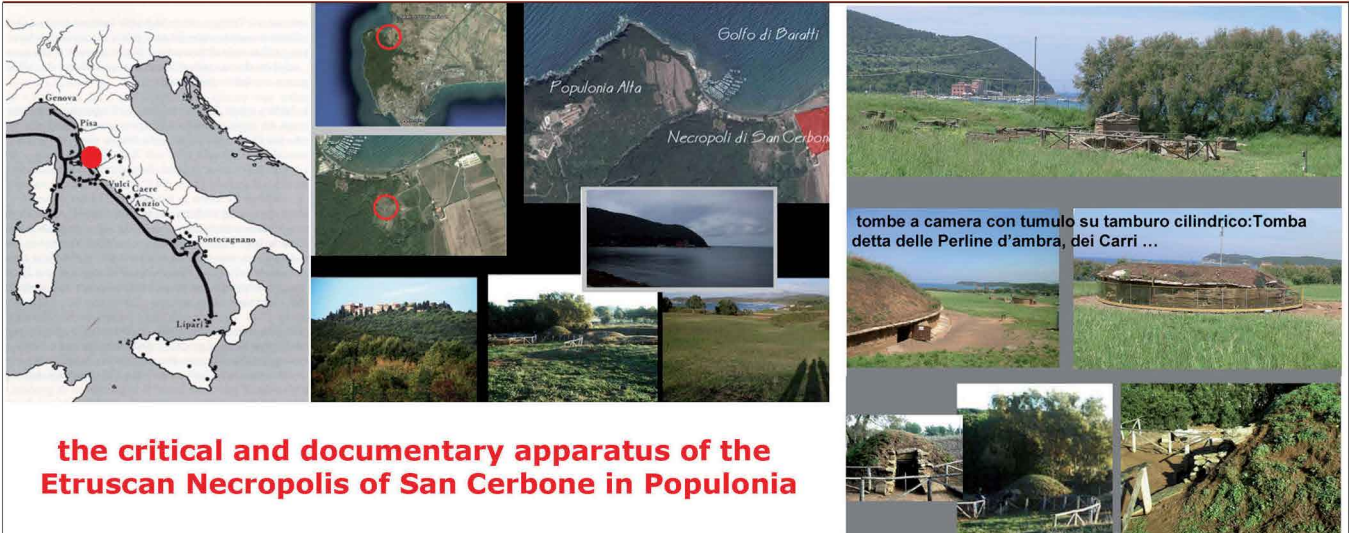

DIDA - UNIVERSITÀ DEGLI STUDI DI FIRENZE

POPULONIA PROJECT: TOMBS IN THE ETRUSCAN NECROPOLIS

ITALY - TOSCANA - POPULONIA (LI)

N.32

the critical and documentary apparatus of the Etruscan Necropolis of San Cerbone in Populonia

Information platforms for knowledge of the archaeological heritage