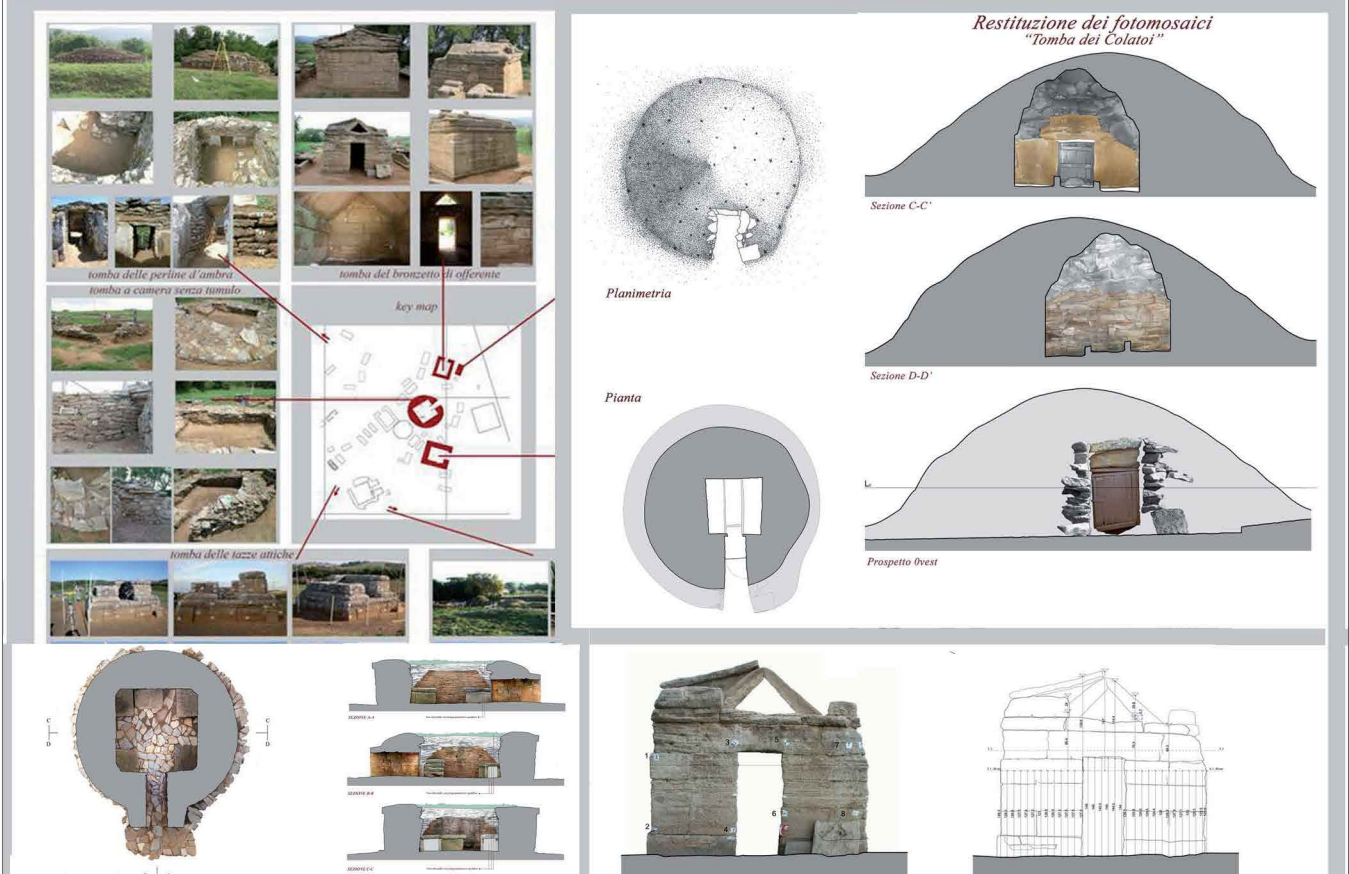

# POPULONIA PROJECT: TOMBS IN THE ETRUSCAN NECROPOLIS

ITALY - TOSCANA - POPULONIA (LI)

N.32

**the critical and documentary apparatus of the Etruscan Necropolis of San Cerbone in Populonia**

## Information platforms for knowledge of the archaeological heritage

S. Cerbone is the only Etruscan necropolis built near the sea, placed on the spectacular Gulf of Baratti, near the island of Elba. The vocation of Populonia between the VI and IV centuries BC was based on metallurgical processing and represented its source of wealth but also its cause of oblivion until the early XXth century, when the new extraction of iron from slags deposited over the centuries determines its discovery. A systematic program of 23 surveys conducted since 2007, documents the precious and layered heritage of funeral constructions.